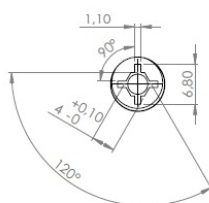

PRODUCT SHEET

Description:

Glass Pivot Hinge "S", 42x20x2mm, 6mm Glass, SS-304 Polished, W/ø9x8mm Brass Bushing & Screws
W/Soft Tip, All SS-look

Item number:

15.06.060-0

Units	Box	Carton	HS Code	Barcode
Pair	15	150	8302100090	 5704866053990

SISO A/S

Mileparken 11
DK-2740 Skovlunde
Denmark
VAT: DK 24786013

Phone +45 45 830 900

www.siso.dk
siso@siso.dk

Danske Bank
Nytorv Branch
Copenhagen
SWIFT: DABADKKK

Account no.
4180 3112 112936
IBAN Account
DK7230003112112936