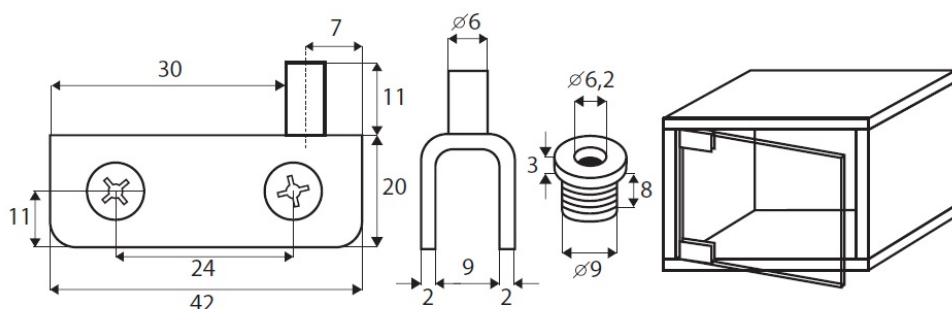

PRODUCT SHEET

Description:

Glass Pivot Hinge "S", 42x20x2mm, 6mm Glass, SS-304 Polished, W/ø9x8mm Brass Bushing & Screws
W/Soft Tip, All SS-look

Item number:

15.06.060-0

Units	Box	Carton	HS Code	Barcode
Pair	15	150	8302100090	 5704866053990

SISO A/S

Mileparken 11
DK-2740 Skovlunde
Denmark
VAT: DK 24786013

Phone +45 45 830 900

www.siso.dk
siso@siso.dk

Danske Bank
Nytorv Branch
Copenhagen
SWIFT: DABADKKK

Account no.
4180 3112 112936
IBAN Account
DK7230003112112936