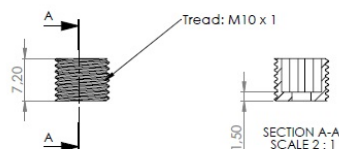

PRODUCT SHEET

Description:

Glass Pivot Hinge "S", 42x20x2mm, 6mm Glass, SS-304 Polished, W/ø9x8mm Brass Bushing & Screws
W/Soft Tip, All SS-look

Item number:

15.06.060-0

Units	Box	Carton	HS Code	Barcode
Pair	15	150	8302100090	 5704866053990

SISO A/S

Mileparken 11
DK-2740 Skovlunde
Denmark
VAT: DK 24786013

Phone +45 45 830 900

www.siso.dk
siso@siso.dk

Danske Bank
Nytorv Branch
Copenhagen
SWIFT: DABADKKK

Account no.
4180 3112 112936
IBAN Account
DK7230003112112936